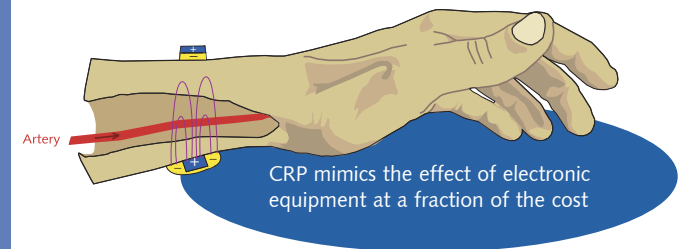

Thermoflow

Magnetic conditioner for domestic heating boilers.

Vinaflow

Magnetic coaster and neck ring for wine.

Vitaflow fridge

Water conditioner for the fridge door.

Vitaflow table

Water conditioner for the table.

The Bioflow range uses our patented 'Central Reverse Polarity' technology to maximize the beneficial effects of magnetism on the body.

As blood passes through the field it is subjected to a magnetic pulsing effect which we believe helps the body maintain a balanced pH (the information base of pain) and maintain good conductivity in the cells (essential for good health).